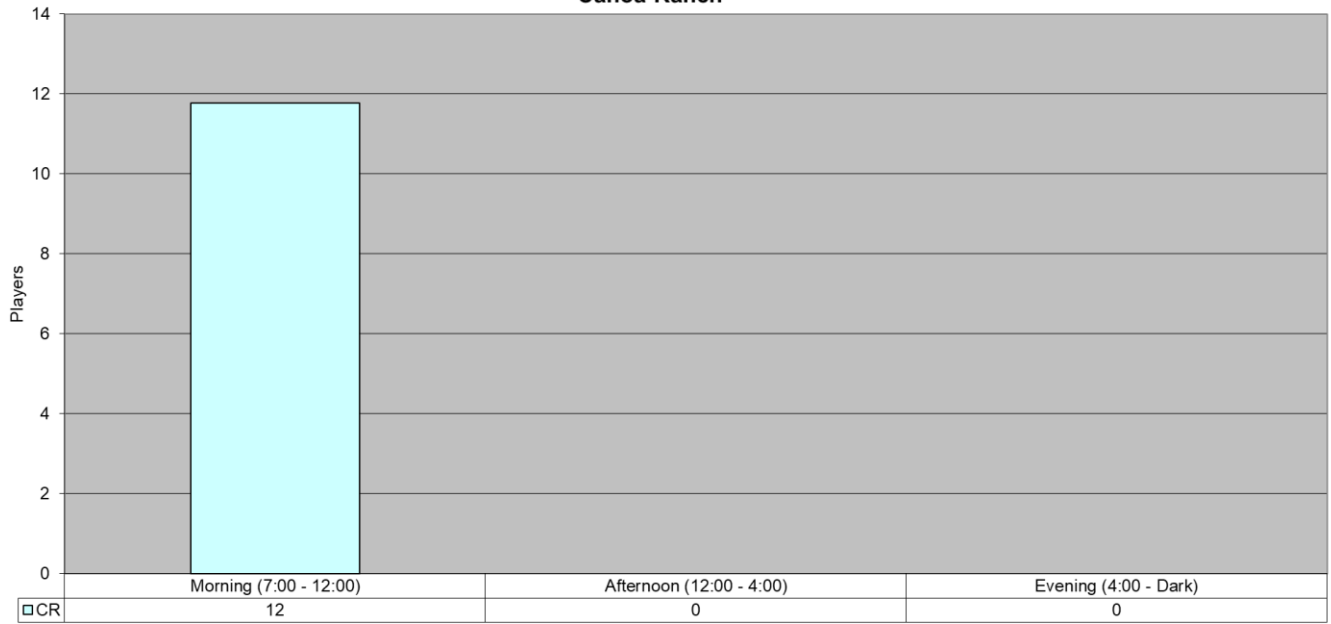

**August 2020 PickleBall Use  
East Center & PBC**

**August 2020 PickleBall Use  
Canoa Ranch**

Average - PickleBall by: Hr	31	28	18	2	0	0	0	0	0	0	0	3	6	1	0
Players	EAST	CR	PBC	Total (All CTRS)											
Tot Month	1027	365	1391	2783											
Per Day	33.1	11.8	44.9	89.8											
Avg Hr	2.2	1.0	3.7	6.9											