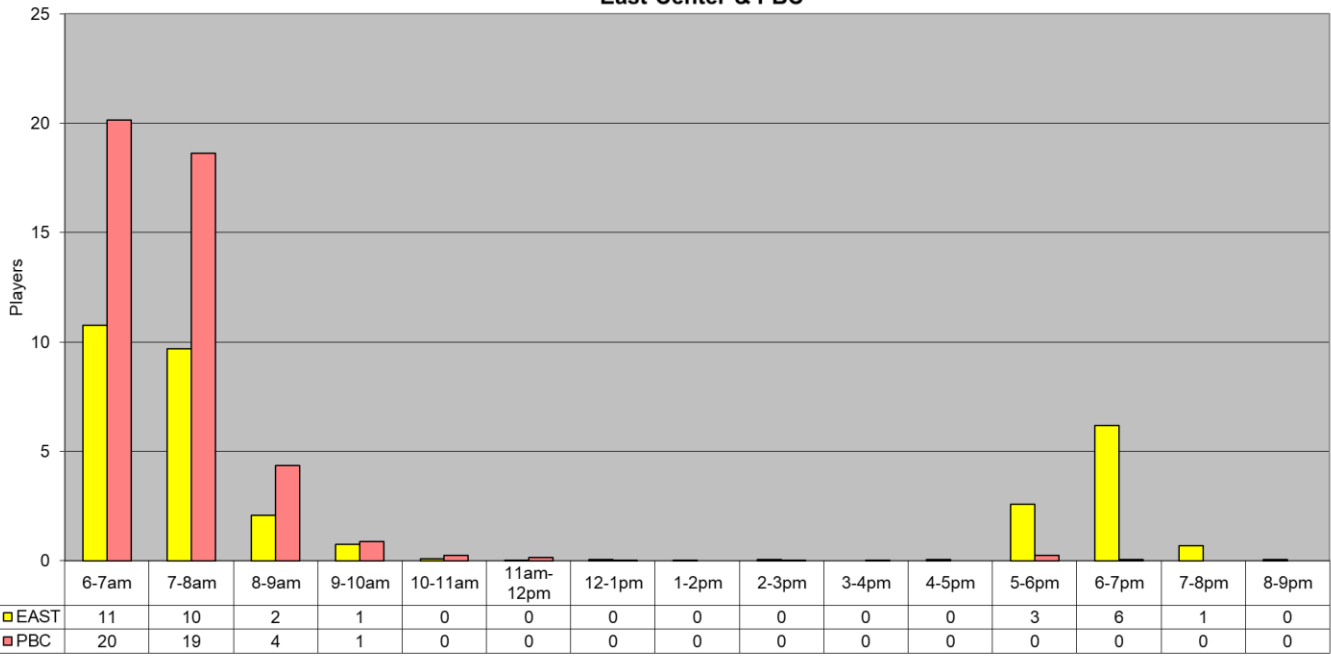

**August 2020 PickleBall Use  
East Center & PBC**

**August 2020 PickleBall Use  
Canoa Ranch**

Average - PickleBall by: Hr	31	28	18	2	0	0	0	0	0	0	0	3	6	1	0
Players	EAST	CR	PBC	Total (All CTRS)											
Tot Month	1027	365	1391	2783											
Per Day	33.1	11.8	44.9	89.8											
Avg Hr	2.2	1.0	3.7	6.9											